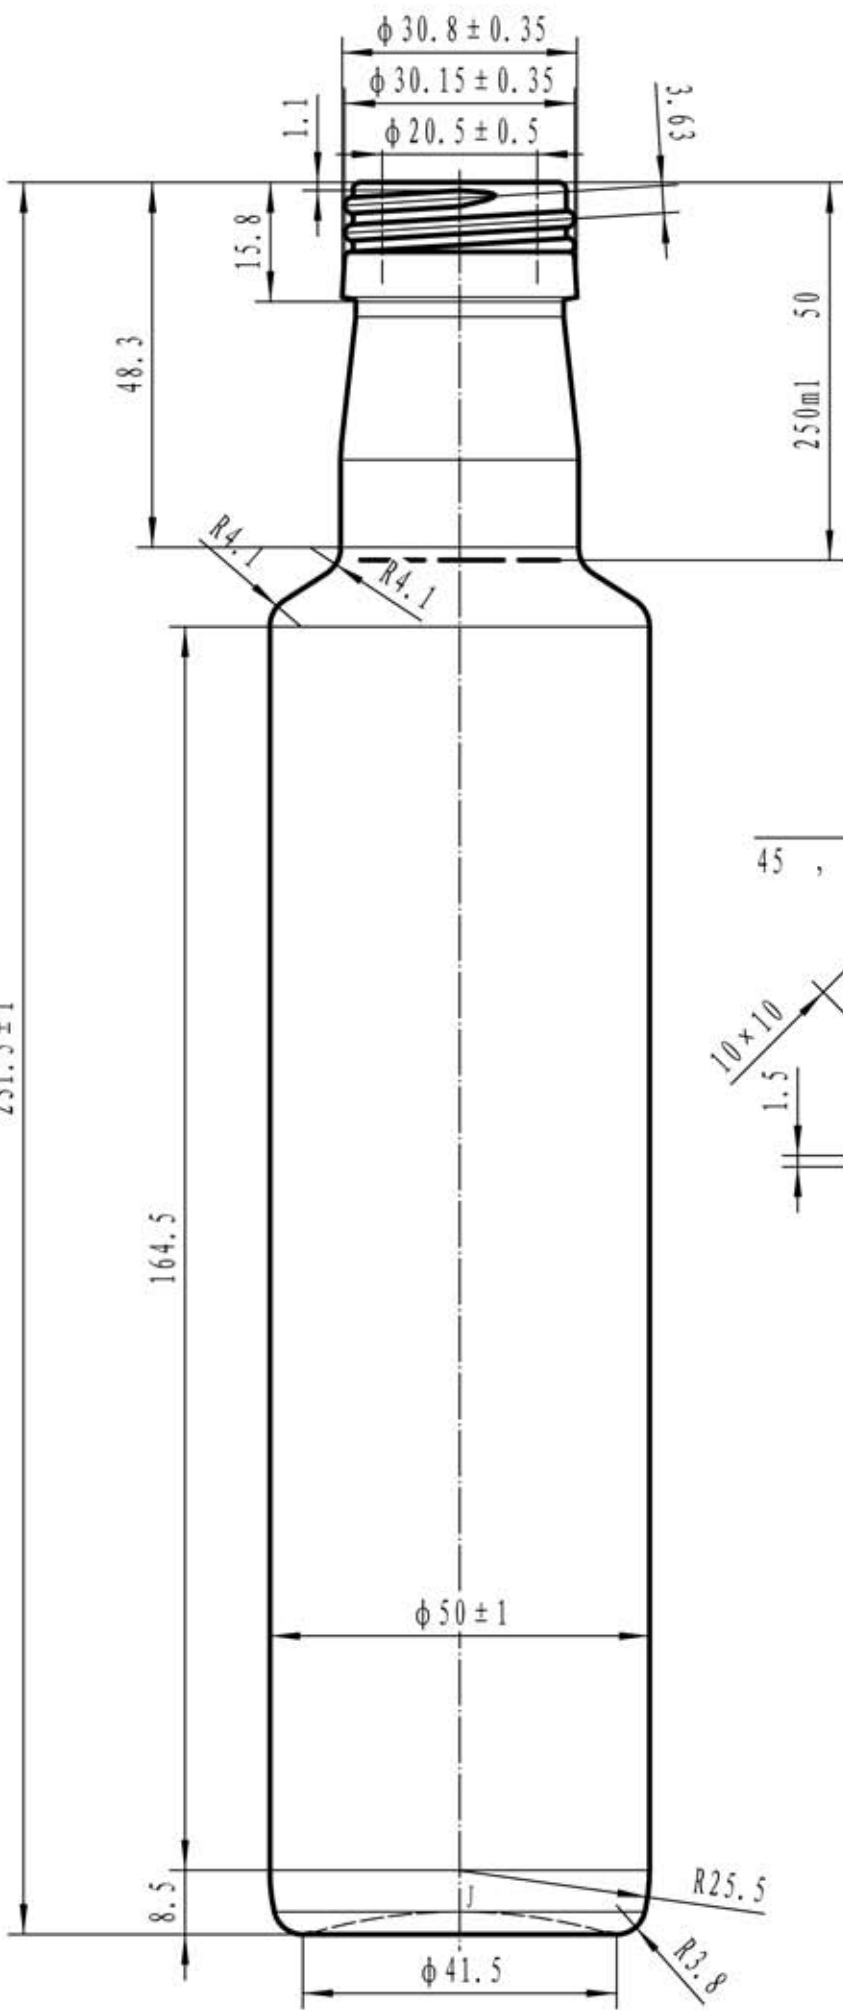

231.5 ± 1

250ml

Full capacity: 272 +/- 3ml

Bottle weight: 290g