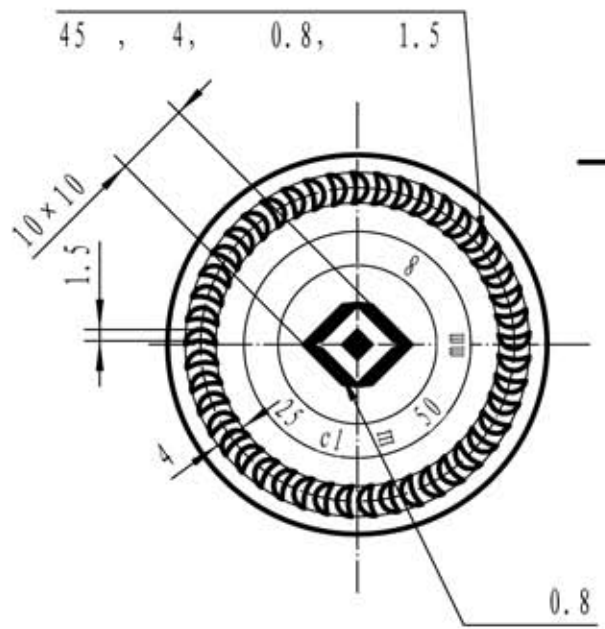

231.5 ± 1

250ml

Full capacity: 272 +/- 3ml

Bottle weight: 290g